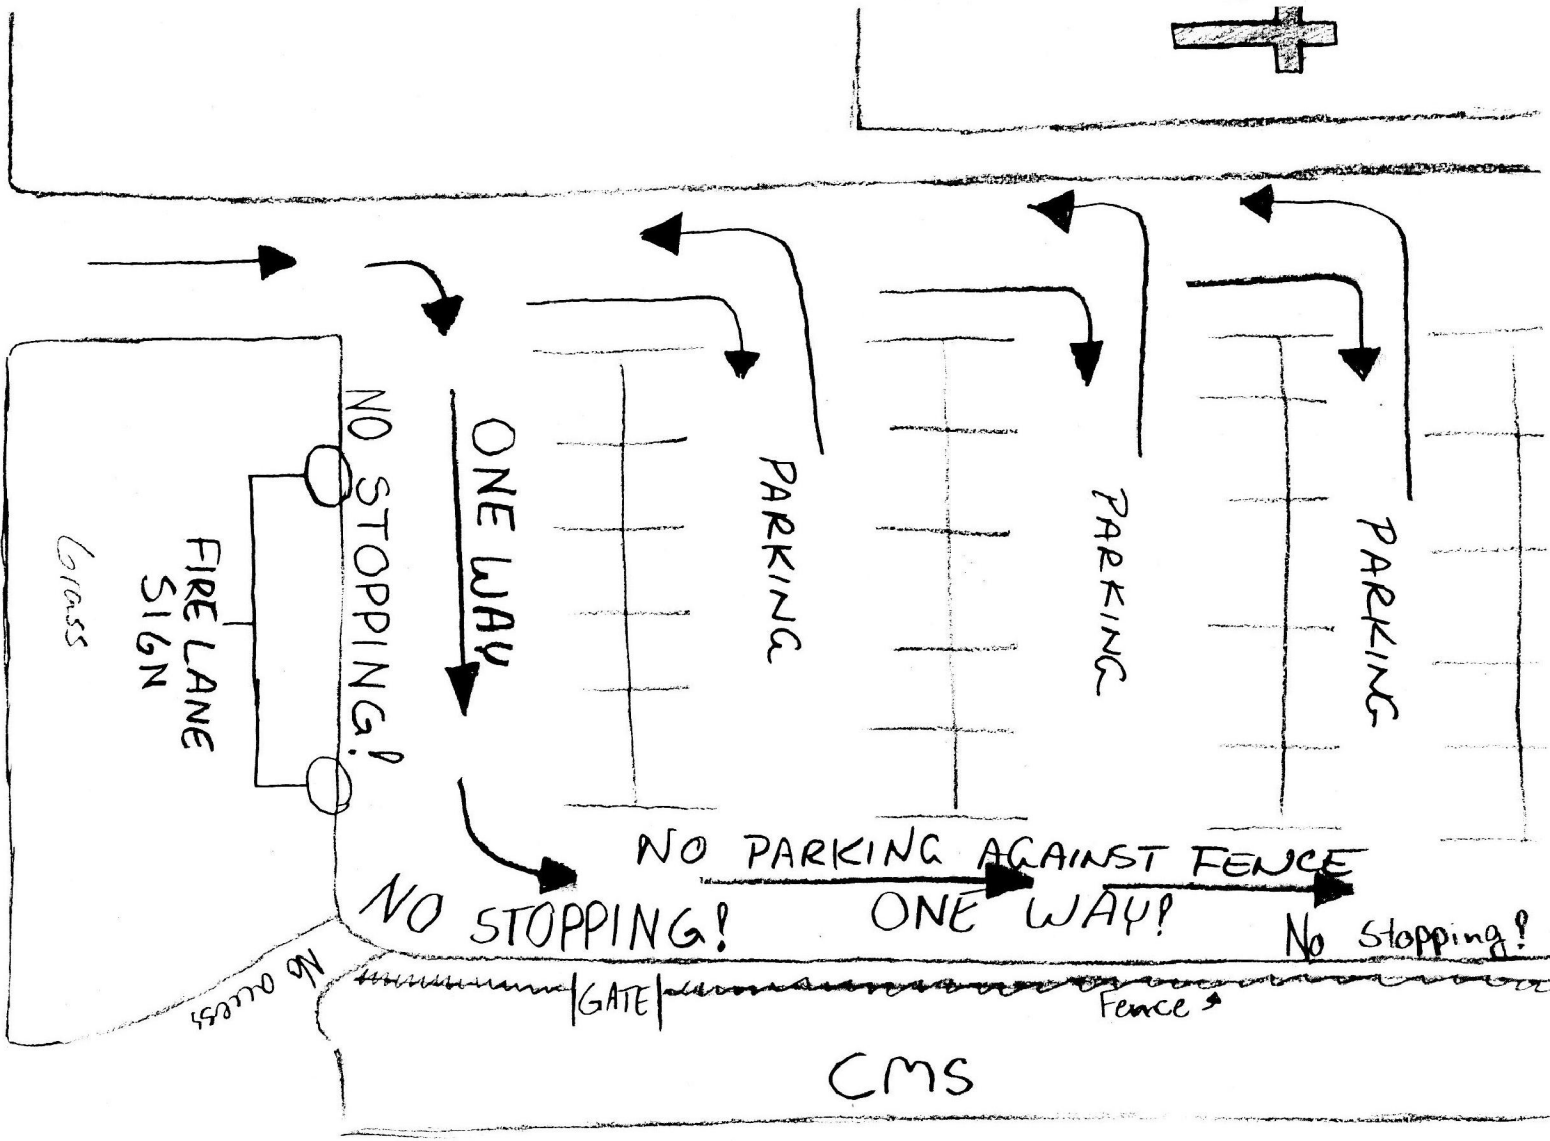

CEDARVIEW RD.

**SAFE PICK UP AND DROP OFF FOR CEDARVIEW MS STUDENTS**

To ensure the safety of our students and to relieve the congestion in the parking lot, please navigate the parking lot in accordance with the diagram at left.

Please note that the area beside the grass parallel with Cedarview Road is a fire lane and **NO STOPPING OR PARKING IS PERMITTED AT ANY TIME.**

There is also no parking against the fence which runs parallel with the Cedarview Middle School building.

When you enter the parking lot, please choose one of the many parking spaces available. **PLEASE DO NOT DROP YOUR STUDENT AT EITHER OF THE GATES.** Stopping your vehicle at this location interrupts traffic flow and presents a serious visibility issue for the students.

We are fortunate to have use of the parking lot and there is plenty of space for everyone. Once you've chosen your parking spot, please respect the environment and turn off your ignition while you wait for your child.